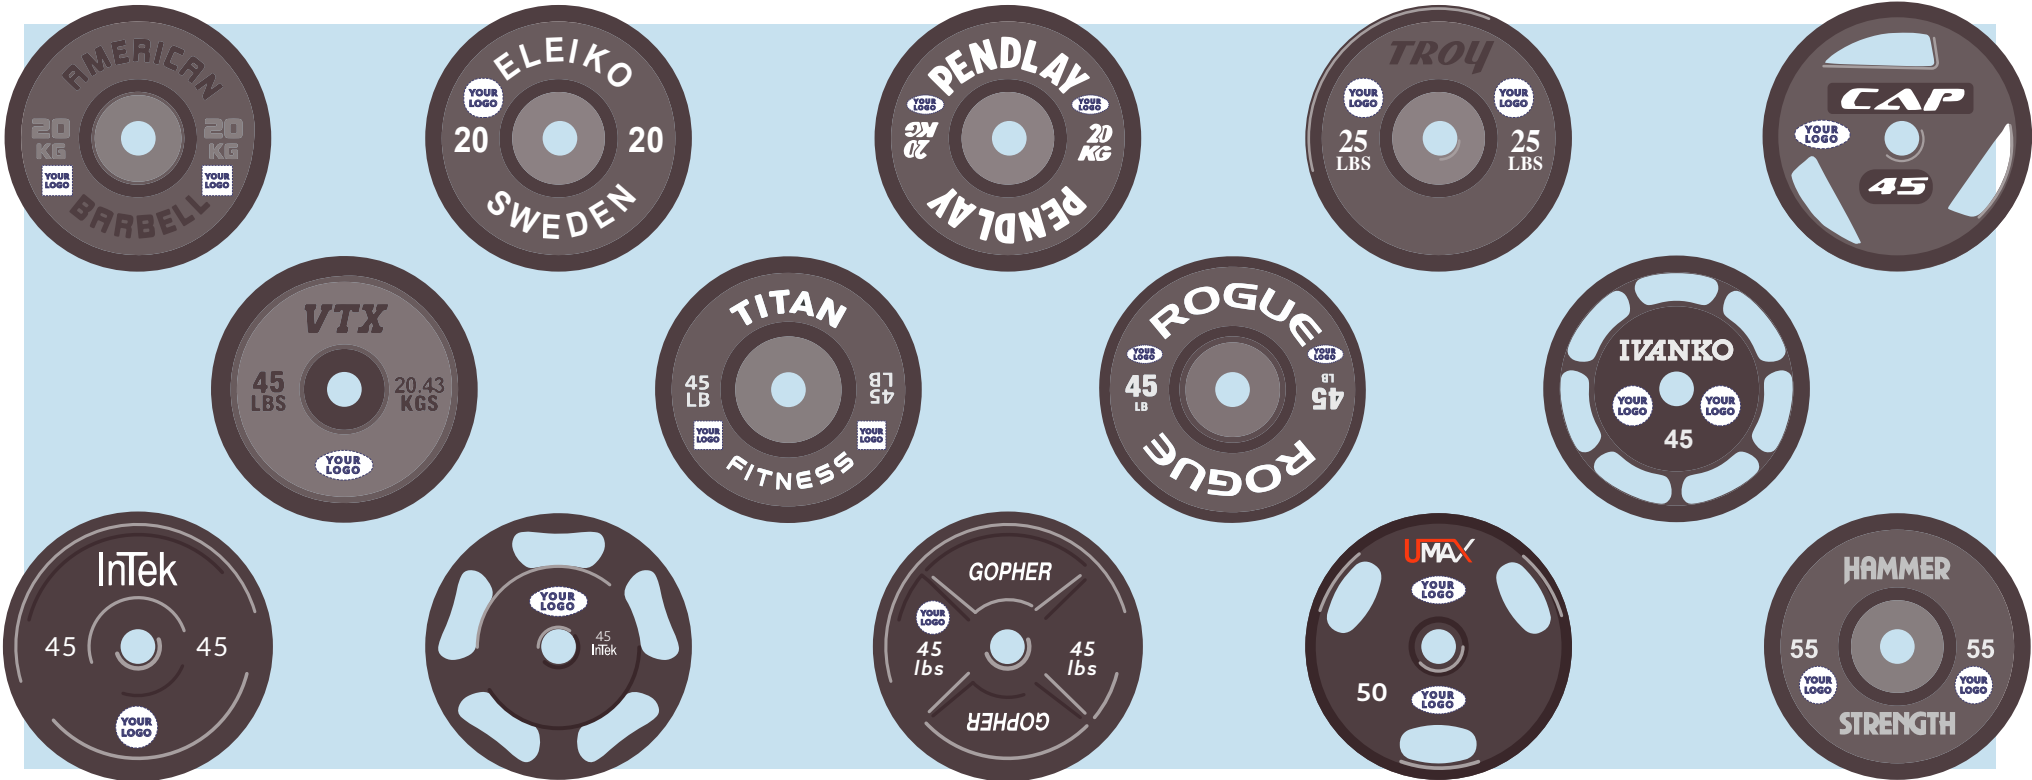

LOGO LOCATION EXAMPLES

This page represents several popular brands of plates & dumbbells to show examples of where you might place your team logos on your existing or new plates & dumbbells. If you don't see your brand, simply look for a similar configuration to get an idea for logo placement.

PLATES

DUMBBELLS